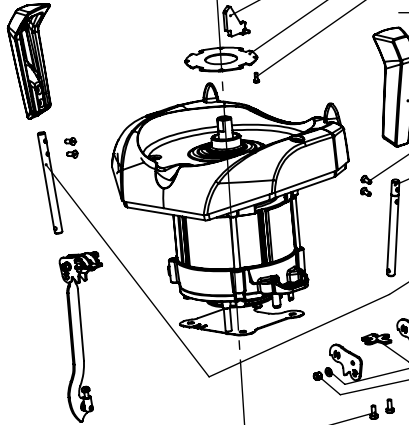

50505-230V 50505B-115V