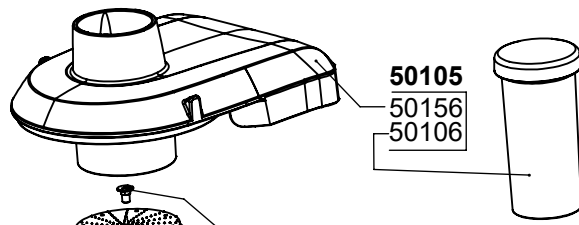

50505-230V 50505B-115V