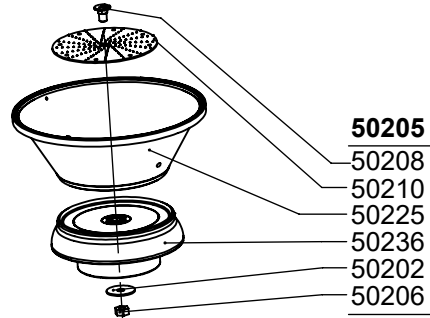

50505-230V 50505B-115V